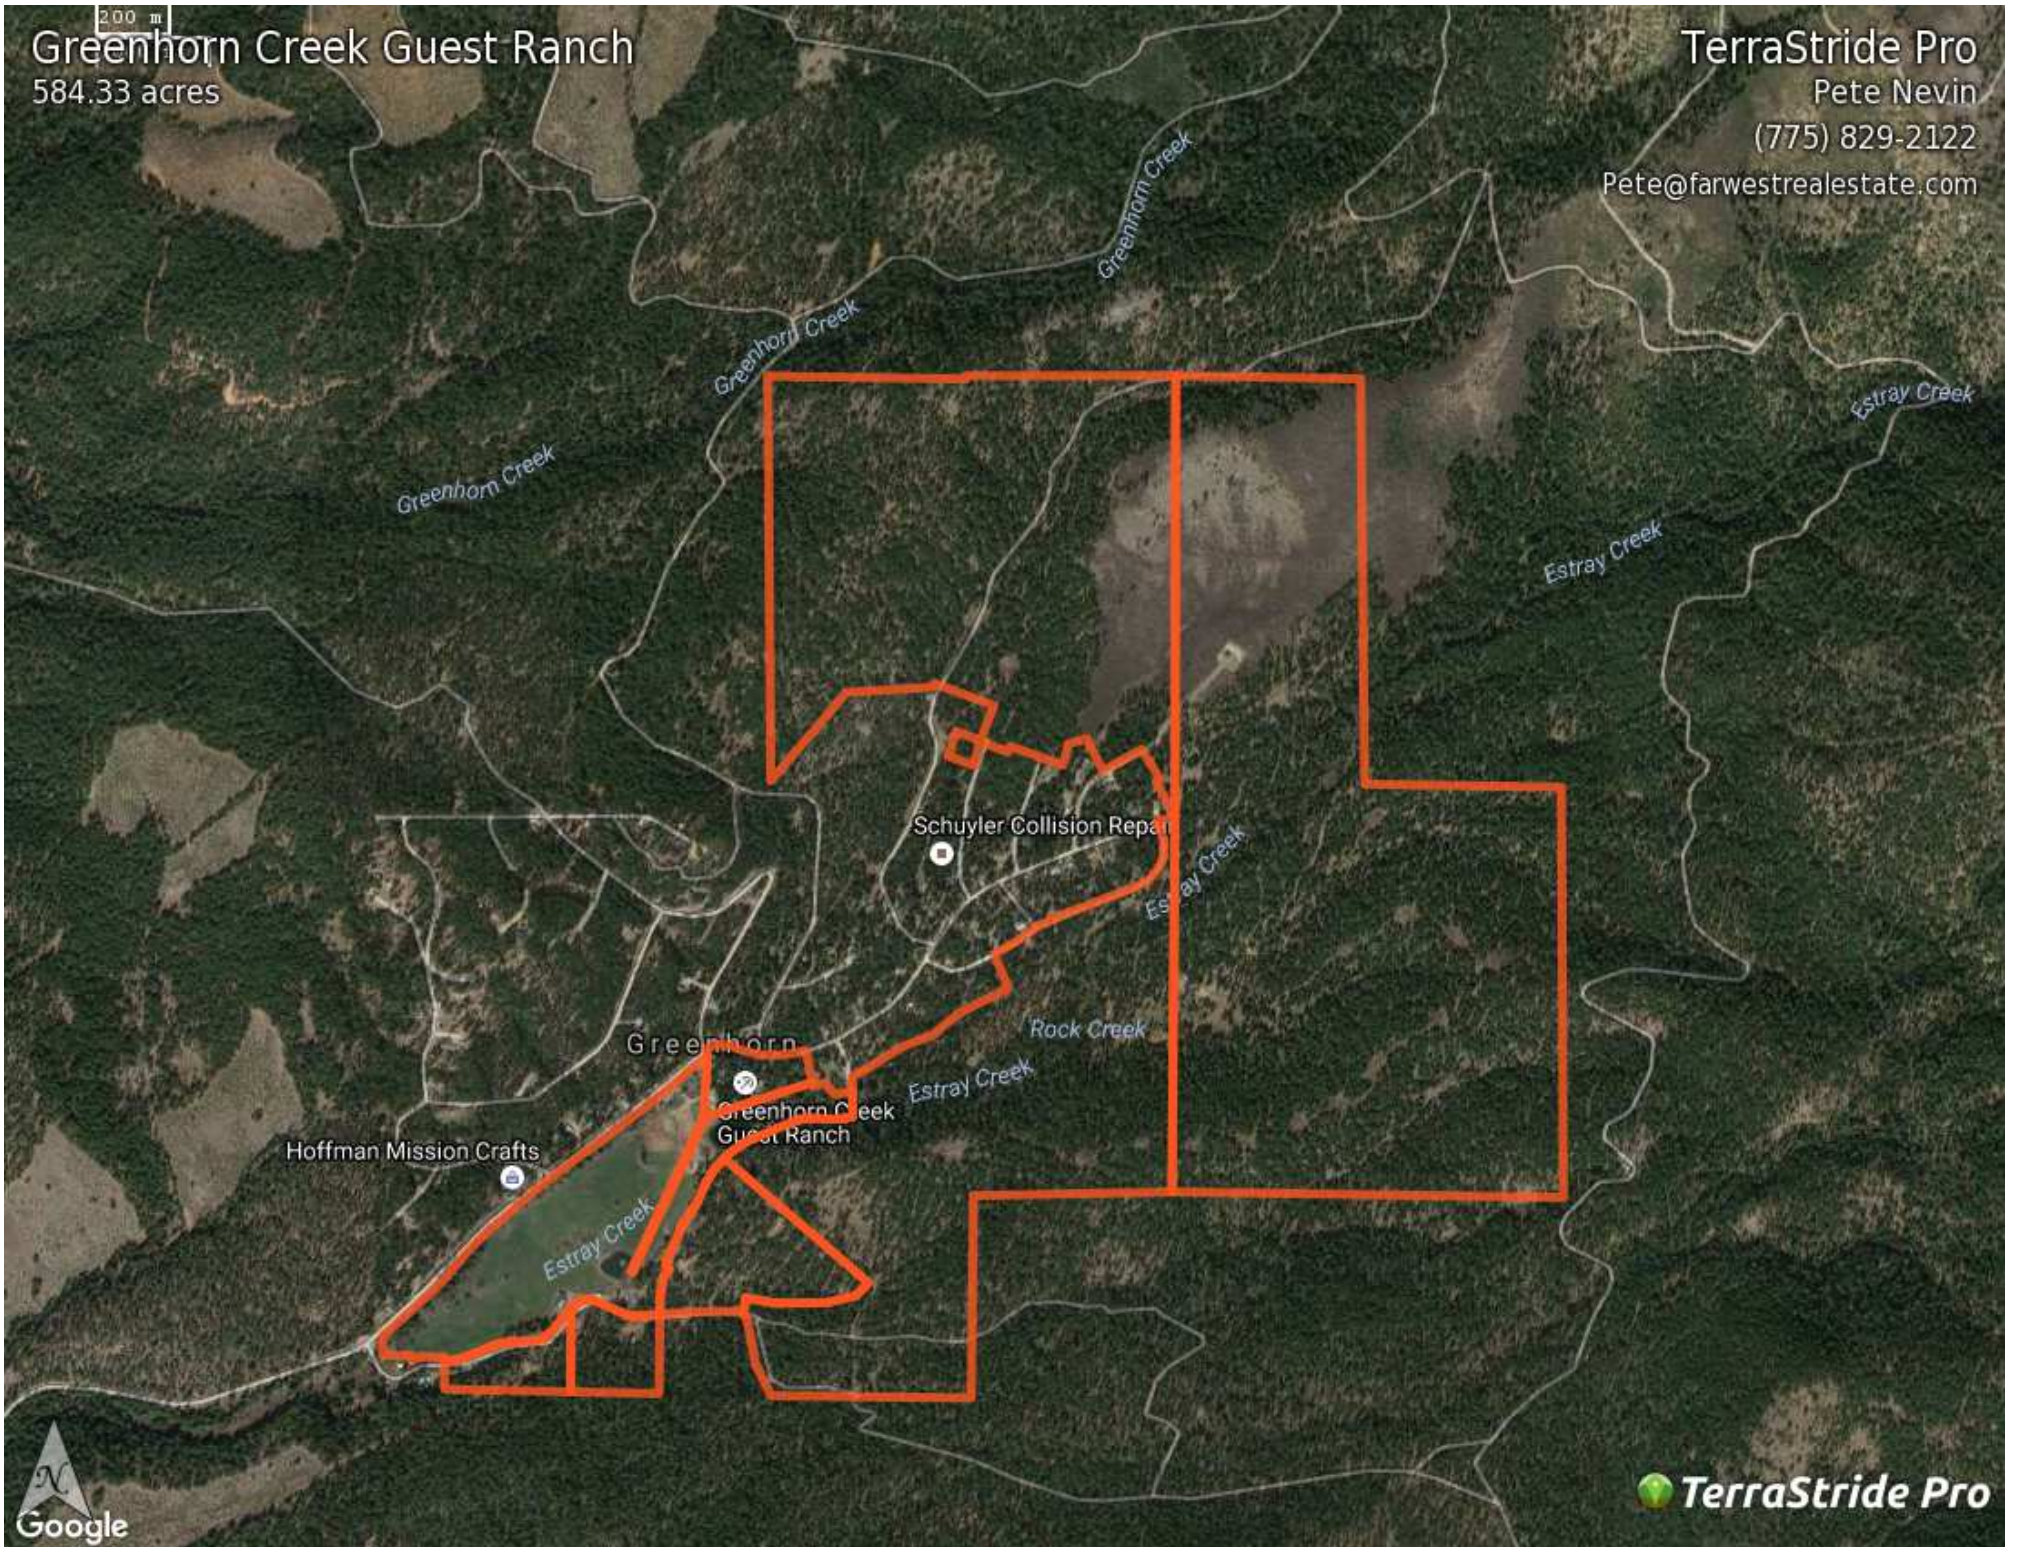

200 m
Greenhorn Creek Guest Ranch
584.33 acres

TerraStride Pro
Pete Nevin
(775) 829-2122
Pete@farwestrealestate.com

Property Report—Greenhorn Creek Guest Ranch

Legend

Feature	Icon	Colors
Boundary		

*These maps and annotations are accurate but not precise and should not be used for legal purposes.

Generated on: Sept. 9, 2016